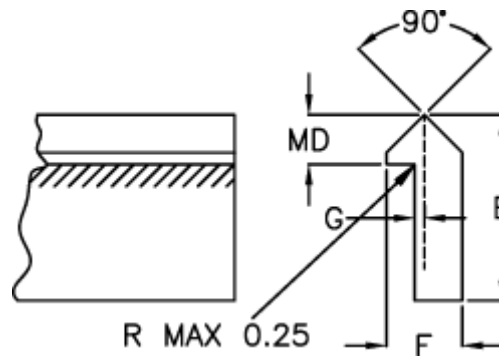

Data Sheet

Article number: 055924500

Description: Single edge track TS2SS 4500mm

Measures

E = 15.87

F = 6.35

G = 0.78

Kg/m = 0.509

MD(T) = 4.75